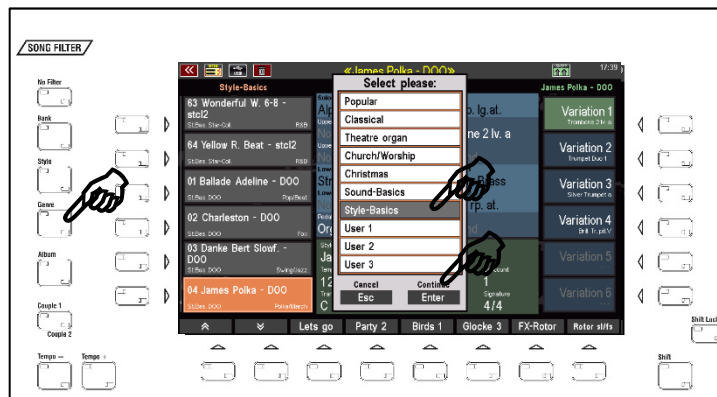

Alternatively, you can call up the **STYLE BASICS** genre for the SONG list. All DOO SONGS are assigned to this genre.

To do this, press the SONG filter button [Genre] (press 2x if necessary, if not already selected) and select the genre "Style Basics" from the list.

Confirm with [Enter].

The SONG list on the left now shows the SONGS of the genre "Style Basics", here among others the DOO SONGS.

SONGS of the DOO packages can be recognized by the abbreviation **DOO** in the SONG name.

The **DOO STYLES** occupy the firm style bank 15 (DOO). They are assigned to the corresponding categories and subgroups in the style selection. You can recognize DOO styles in the style selection by the abbreviation "DOO" in the style name.