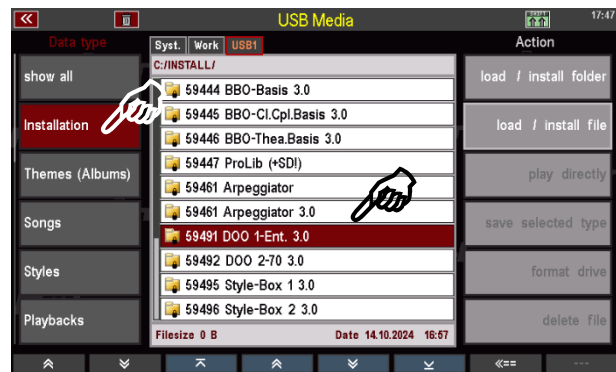

- Tap the **Installation** data type on the left (the field is displayed in red).
- Move the cursor to the folder "**59391 DOO 1-Ent. 3.0**" with the **data wheel** or the **cursor buttons up/down** (but do not open the folder!).
- Tap on the right on the field "**Load/Install folder**".