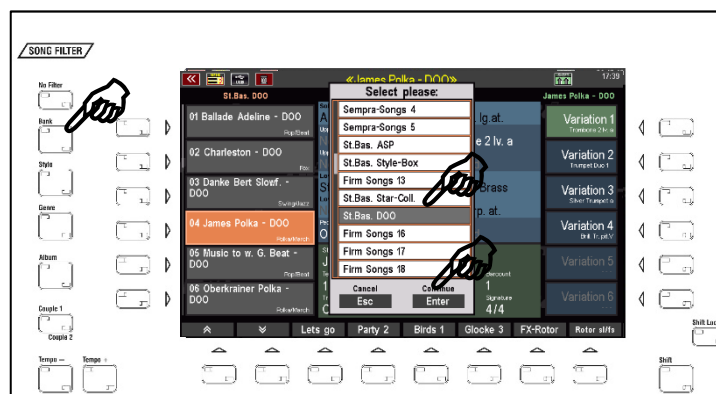

How to find the DOO data?

The "Entertainer" SONGS with the example presets can be found in the **Firm SONG Bank 15 "St.Bas. DOO"**. Call up this bank e.g. via the SONG filter button **[Bank]** (press 2x, if not already selected) and then scroll to the corresponding bank position.

Confirm with **[Enter]**. The SONG list on the left side of the display now shows the DOO SONGS.