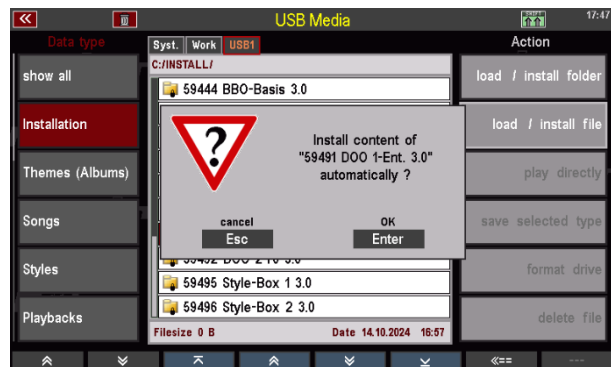

- The display asks whether you really want to install the data. Confirm with **[Enter]**.
- The data will now be loaded. You can then exit the USB menu again (press the **[ESC]** button or the **[USB]** button).
- Now first the styles and then the SONG bank is loaded (see display). After that the installation is finished. The data of the package can now be used.