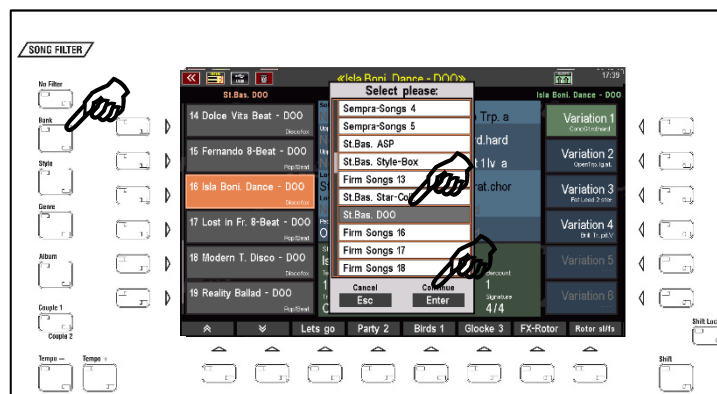

How to find the DOO data?

The „70er/80er Pop“ SONGS with the example presets can be found in the **Firm SONG Bank 15 "St.Bas. DOO"**. Call up this bank e.g. via the SONG filter button **[Bank]** (press 2x, if not already selected) and then scroll to the corresponding bank position.

Confirm with **[Enter]**. The SONG list on the left side of the display now shows the DOO SONGS.