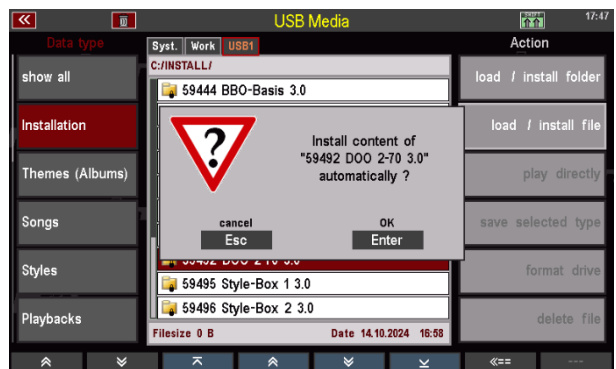

- The data will now be loaded. You can then exit the USB menu again (press the **[ESC]** button or the **[USB]** button).
- Now first the styles and then the SONG bank is loaded (see display). After that the installation is finished. The data of the package can now be used.