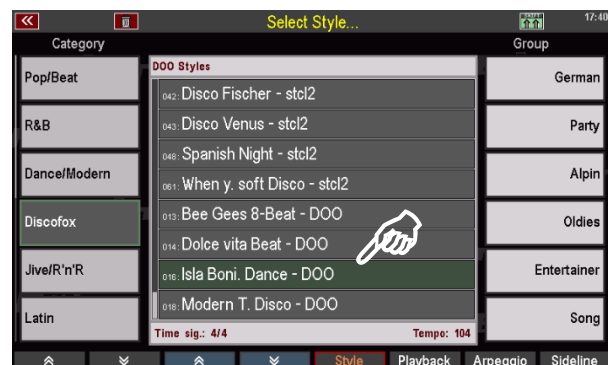

Alternatively, you can call up the **STYLE BASICS** genre for the SONG list. All DOO SONGS are assigned to this genre.

To do this, press the SONG filter button **[Genre]** (press 2x if necessary, if not already selected) and select the genre **"Style Basics"** from the list.

Confirm with **[Enter]**.

The SONG list on the left now shows the SONGS of the genre **"Style Basics"**, here among others the DOO SONGS.

SONGS of the DOO packages can be recognized by the abbreviation **DOO** in the SONG name.

The **DOO STYLES** occupy the firm style bank 15 (DOO). They are assigned to the corresponding categories and subgroups in the style selection. You can recognize DOO styles in the style selection by the abbreviation **"DOO"** in the style name.