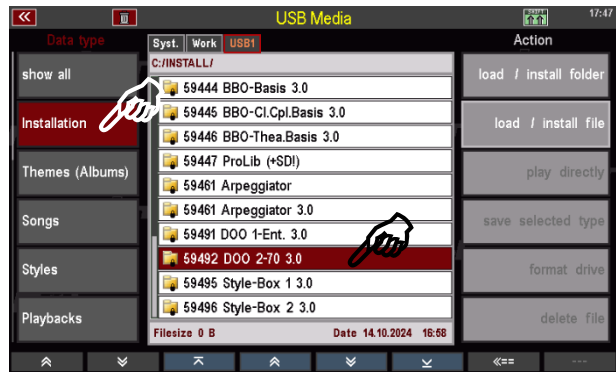

- Tap the **Installation** data type on the left (the field is displayed in red).
- Move the cursor to the folder „59492 DOO 2-70 3.0“ with the **data wheel** or the **cursor buttons up/down** (but do not open the folder!).
- Tap on the right on the field "Load/Install folder".
- The display asks whether you really want to install the data. Confirm with **[Enter]**.