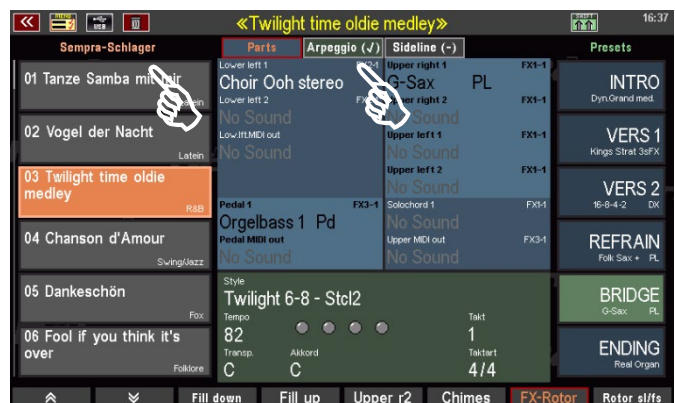

After selecting the bank, you can select the SONGS of the list in the display:

A check mark at the top of the Arpeggio tab indicates that an arpeggio is stored for the selected preset. However, you may need to switch on the arpeggiator first to ensure that the arpeggio is played.