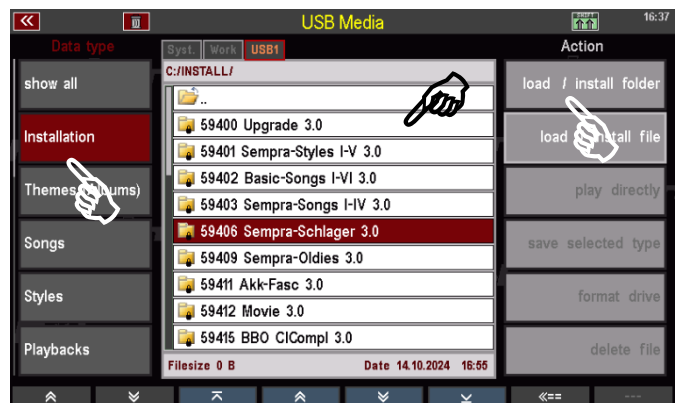

The installation data is now available on the stick and can be installed as described below. **But first a tip:** Please, delete the archive file again from your factory data stick after installing the data. Otherwise, the display will always ask whether the file should be unpacked when you insert the stick into the organ, since archive files are automatically recognized. The unpacking has now already taken place and the archive file can thus be deleted from the stick, it is no longer needed.

But now to the actual installation:

Attention: Like all factory data and other additional software packages, SONG List German Schlager & International Hits is installed on an **account-specific** basis. If you want to use the SONG List in multiple user accounts, you must perform the installation separately once for each of these accounts.

We assume that the installation data is now on your factory data stick and the stick is inserted in the SEMBRA:

- Enter the **USB menu** and tap the **Installation** data type on the left. The list with the installation files is displayed.
- Place the cursor on the **59363 Sempra Schlager** folder and tap **Load/Install Folder** on the right.