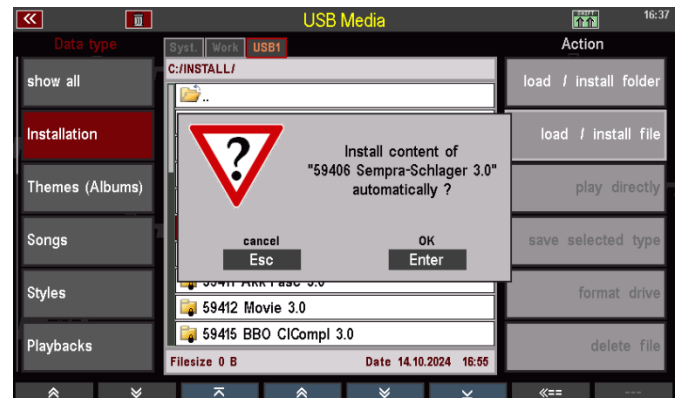

- The display asks whether the data should really be installed. Confirm with **[Enter]**.