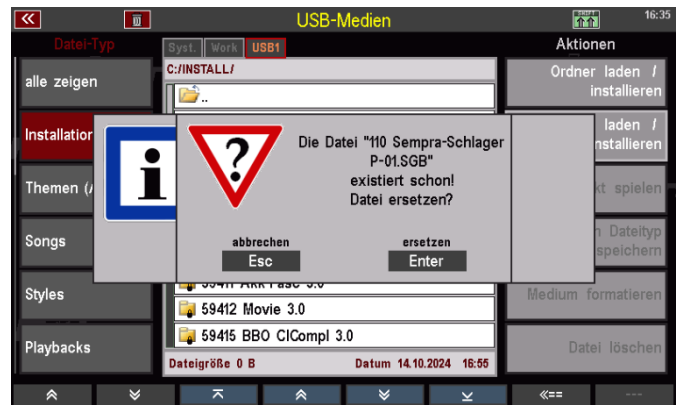

Attention: If you install the SONG list **SEMPRA Schlager 3.0** over an already installed SONG list Schlager, you will be asked several times during the installation whether existing data should be overwritten. Confirm each of these prompts with **[Enter]**.

The previous data will then be updated by the new versions to be installed.

- The SONG list is now installed, you can remove the USB stick again.

This completes the installation of the SONG List **German Schlager & International Hits**. The new data can now be used for playing.

Calling up the SONG list German Schlager & International Hits

The SONG list **German Schlager & International Hits** occupies firm Firm-SONG bank 10. You can call up and select this SONG bank if you activate the SONG filter button **[Bank]** to the left of the display and (after tapping the button again) select the "Sempra Schlager" bank from the list using the data wheel and confirm with **[Enter]**.